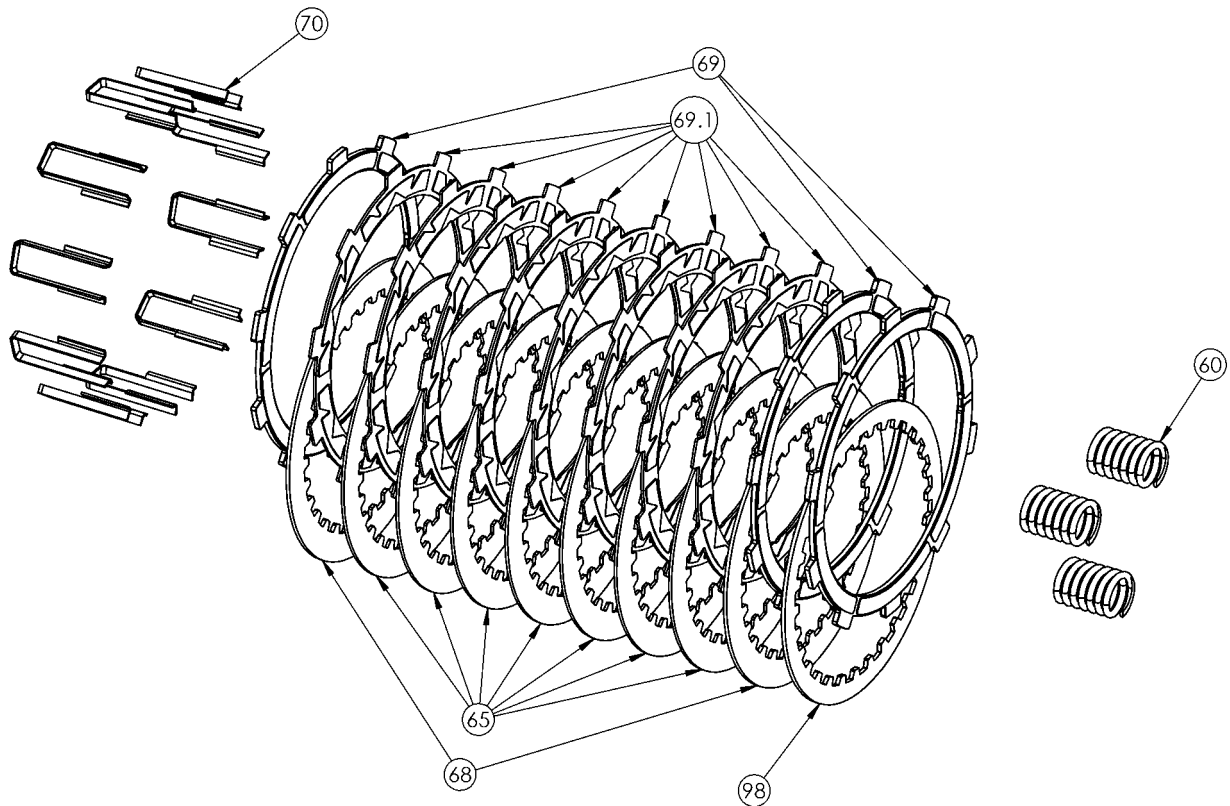

RMS-2813100B - TORQ-DRIVE CLUTCH (ADVENTURE)

Item	Part Number	Item Description	Qty
60	442-135A	PRESSURE PLATE SPRING -BLUE-RED- .760OD, .105WD, 1.65	3
65	462-617B	DRIVE PLATE - 0.048 BMW R1200	7
68	466-617B	DRIVE PLATE - 0.060 BMW R1200	2
98	467-619B	DRIVE PLATE - 0.065 BMW R1200 Top PP	1
69	469-310C	FRICITION DISK - HD 500-750 Judder	3
69.1	469-312A	FRICITION DISK - HD 500-750 Thin Friction	8
70	471-300	BASKET SLEEVE - H1.63 - 4S	10