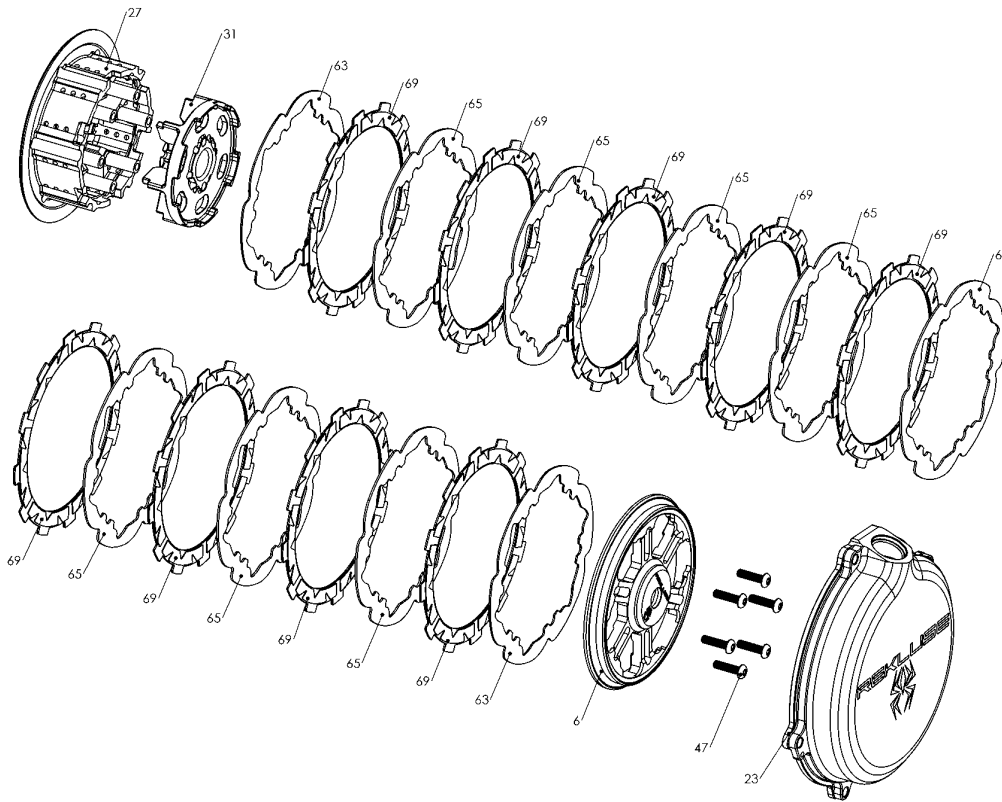

RMS-7113080A - CORE MANUAL TORQ-DRIVE CLUTCH

Item	Part Number	Item Description	Qty
6	114-020A	PRESSURE PLATE - Core Manual - KTM 450 16+	1
23	169-980B	CLUTCH COVER - KTM 450/500 16+	1
27	178-034D	CENTER CLUTCH - CORE EXP/CORE MANUAL - KTM 350/450	1
31	184-021C	CENTER HUB, INNER - KTM DDS	1
47	411-154A	FASTENER - M5 x 20 Button-Head T-25 Torx Screw 10.9	6
Not Shown	411-906	HARDWARE - T-25 Torx Bit	1
63	460-610B	DRIVE PLATE - 0.040 Wavy - KT 6-pin	2
65	462-610B	DRIVE PLATE - 0.048 Wavy - KT 6-pin	8
69	469-336A	FRICTION DISK - KT350 TORQ-DRIVE - 2-Segment Pads	9