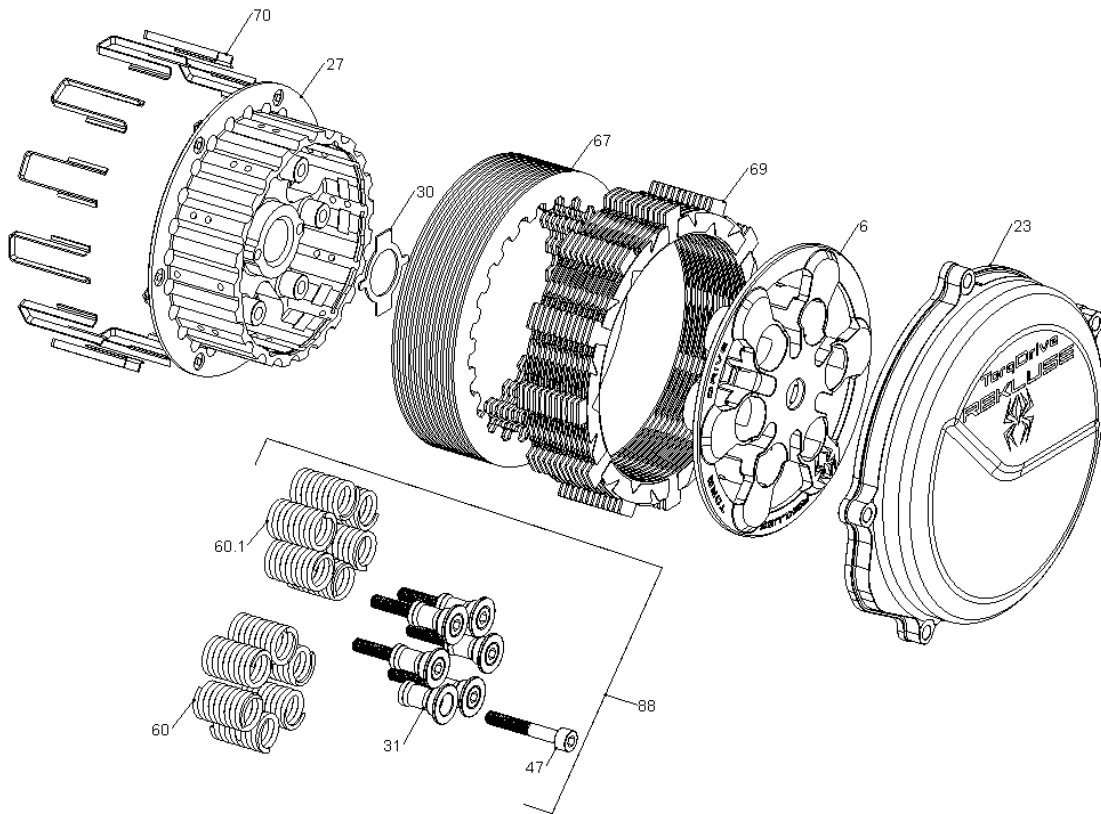

RMS-7145B - CORE MANUAL TORQ-DRIVE CLUTCH

Item	Part Number	Item Description	Qty
6	114-145A	PRESSURE PLATE - Torq Drive - CRF450X/KX450F/KLX450	1
Not Shown	117-003	CENTER CLUTCH NUT - Y450	1
23	169-745A	CLUTCH COVER - TorqDrive - KX450F (06+)	1
27	178-008C	CENTER CLUTCH - CORE EXP/CORE MANUAL - K450	1
30	183-001A	HARDWARE - Core 450 Center Clutch Tab Lock Washer	1
67	465-481B	DRIVE PLATE - 0.048 zSP/Core RMS H450 Precision	12
69	469-301A	FRICITION DISK - H450 TORQ-DRIVE	12
70	471-300	BASKET SLEEVE - Dirt Bikes	12
88	744-005A	TORQ DRIVE SPRING KIT - 450	1
31	184-101B	HARDWARE - EXP Screw Sleeve	6
47	411-135	FASTENER - M6 x 40mm Socket Head Cap Screw	6
60	442-101	PRESSURE PLATE SPRING - 450 Class Bikes Medium Red (incl	6
60.1	442-104	PRESSURE PLATE SPRING - 250 Class Bikes Heavy Gold	6