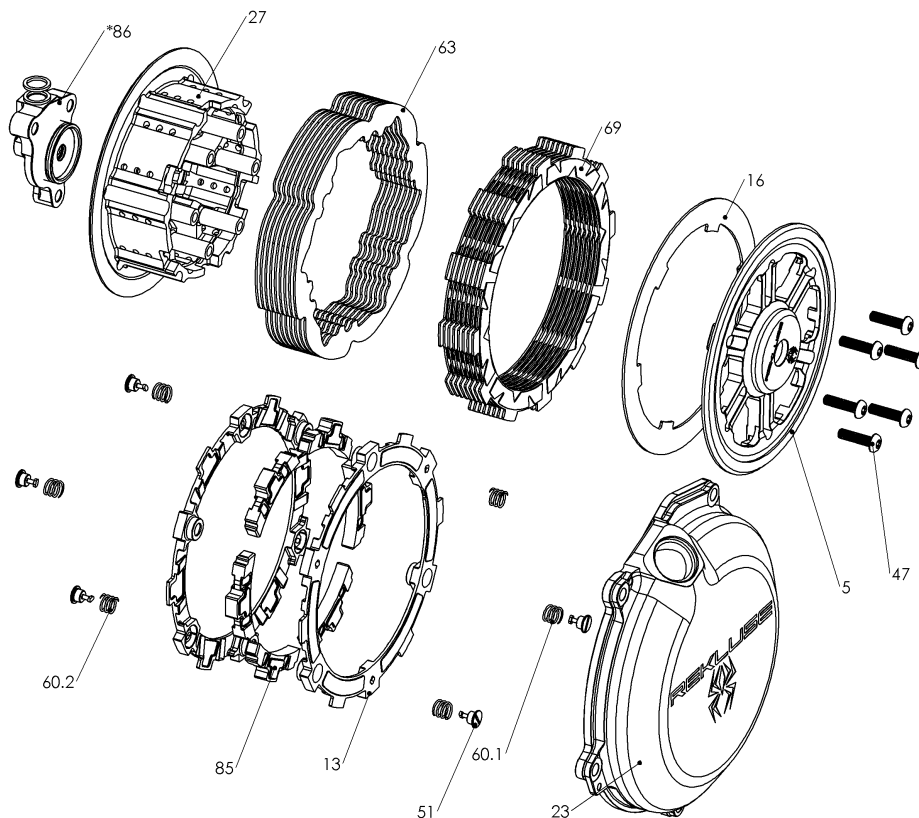

## RMS-7913096E - RADIUSCX CLUTCH (DDS)

*\*SLAVE CYLINDER ASSEMBLY FICHE CAN BE VIEWED SEPARATELY.  
REBUILD KIT ALSO AVAILABLE SEPERATELY FROM REKLUSE.*

Item	Part Number	Item Description	Qty
5	113-020B	PRESSURE PLATE - Core EXP - KTM 450 16+	1
13	140-215D	EXP 3.0 BASE - KT350	2
16	143-010	EXP LINING PLATE - KTM	1
23	169-990B	CLUTCH COVER - KTM & HUSQ 250,300 2T (17+)	1
27	178-034D	CENTER CLUTCH - CORE EXP/CORE MANUAL - KTM 350/450	1
Not Shown	183-008A	HARDWARE - DDS Lock Tab Washer	1
47.1	411-154A	FASTENER - M5 x 20 Button-Head T-25 Torx Screw 10.9	6
47.2	411-184A	FASTENER - M6 x 60mm Hex Flange Head Bolt TX30	1
Not Shown	411-906	HARDWARE - T-25 Torx Bit	1
51	415-000	FASTENER - Quarter Turn Pin	6
Not Shown	415-000	FASTENER - Quarter Turn Pin	2
Not Shown	419-120	HARDWARE - 1 Orange Free Play Gain Rubber Band	1
60	442-001	EXP ADJUSTMENT SPRING EXP - Silver	6
60.1	442-002	EXP ADJUSTMENT SPRING EXP - Red	3
Not Shown	442-007A	EXP ADJUSTMENT SPRING EXP - 2LB (Steel)	3